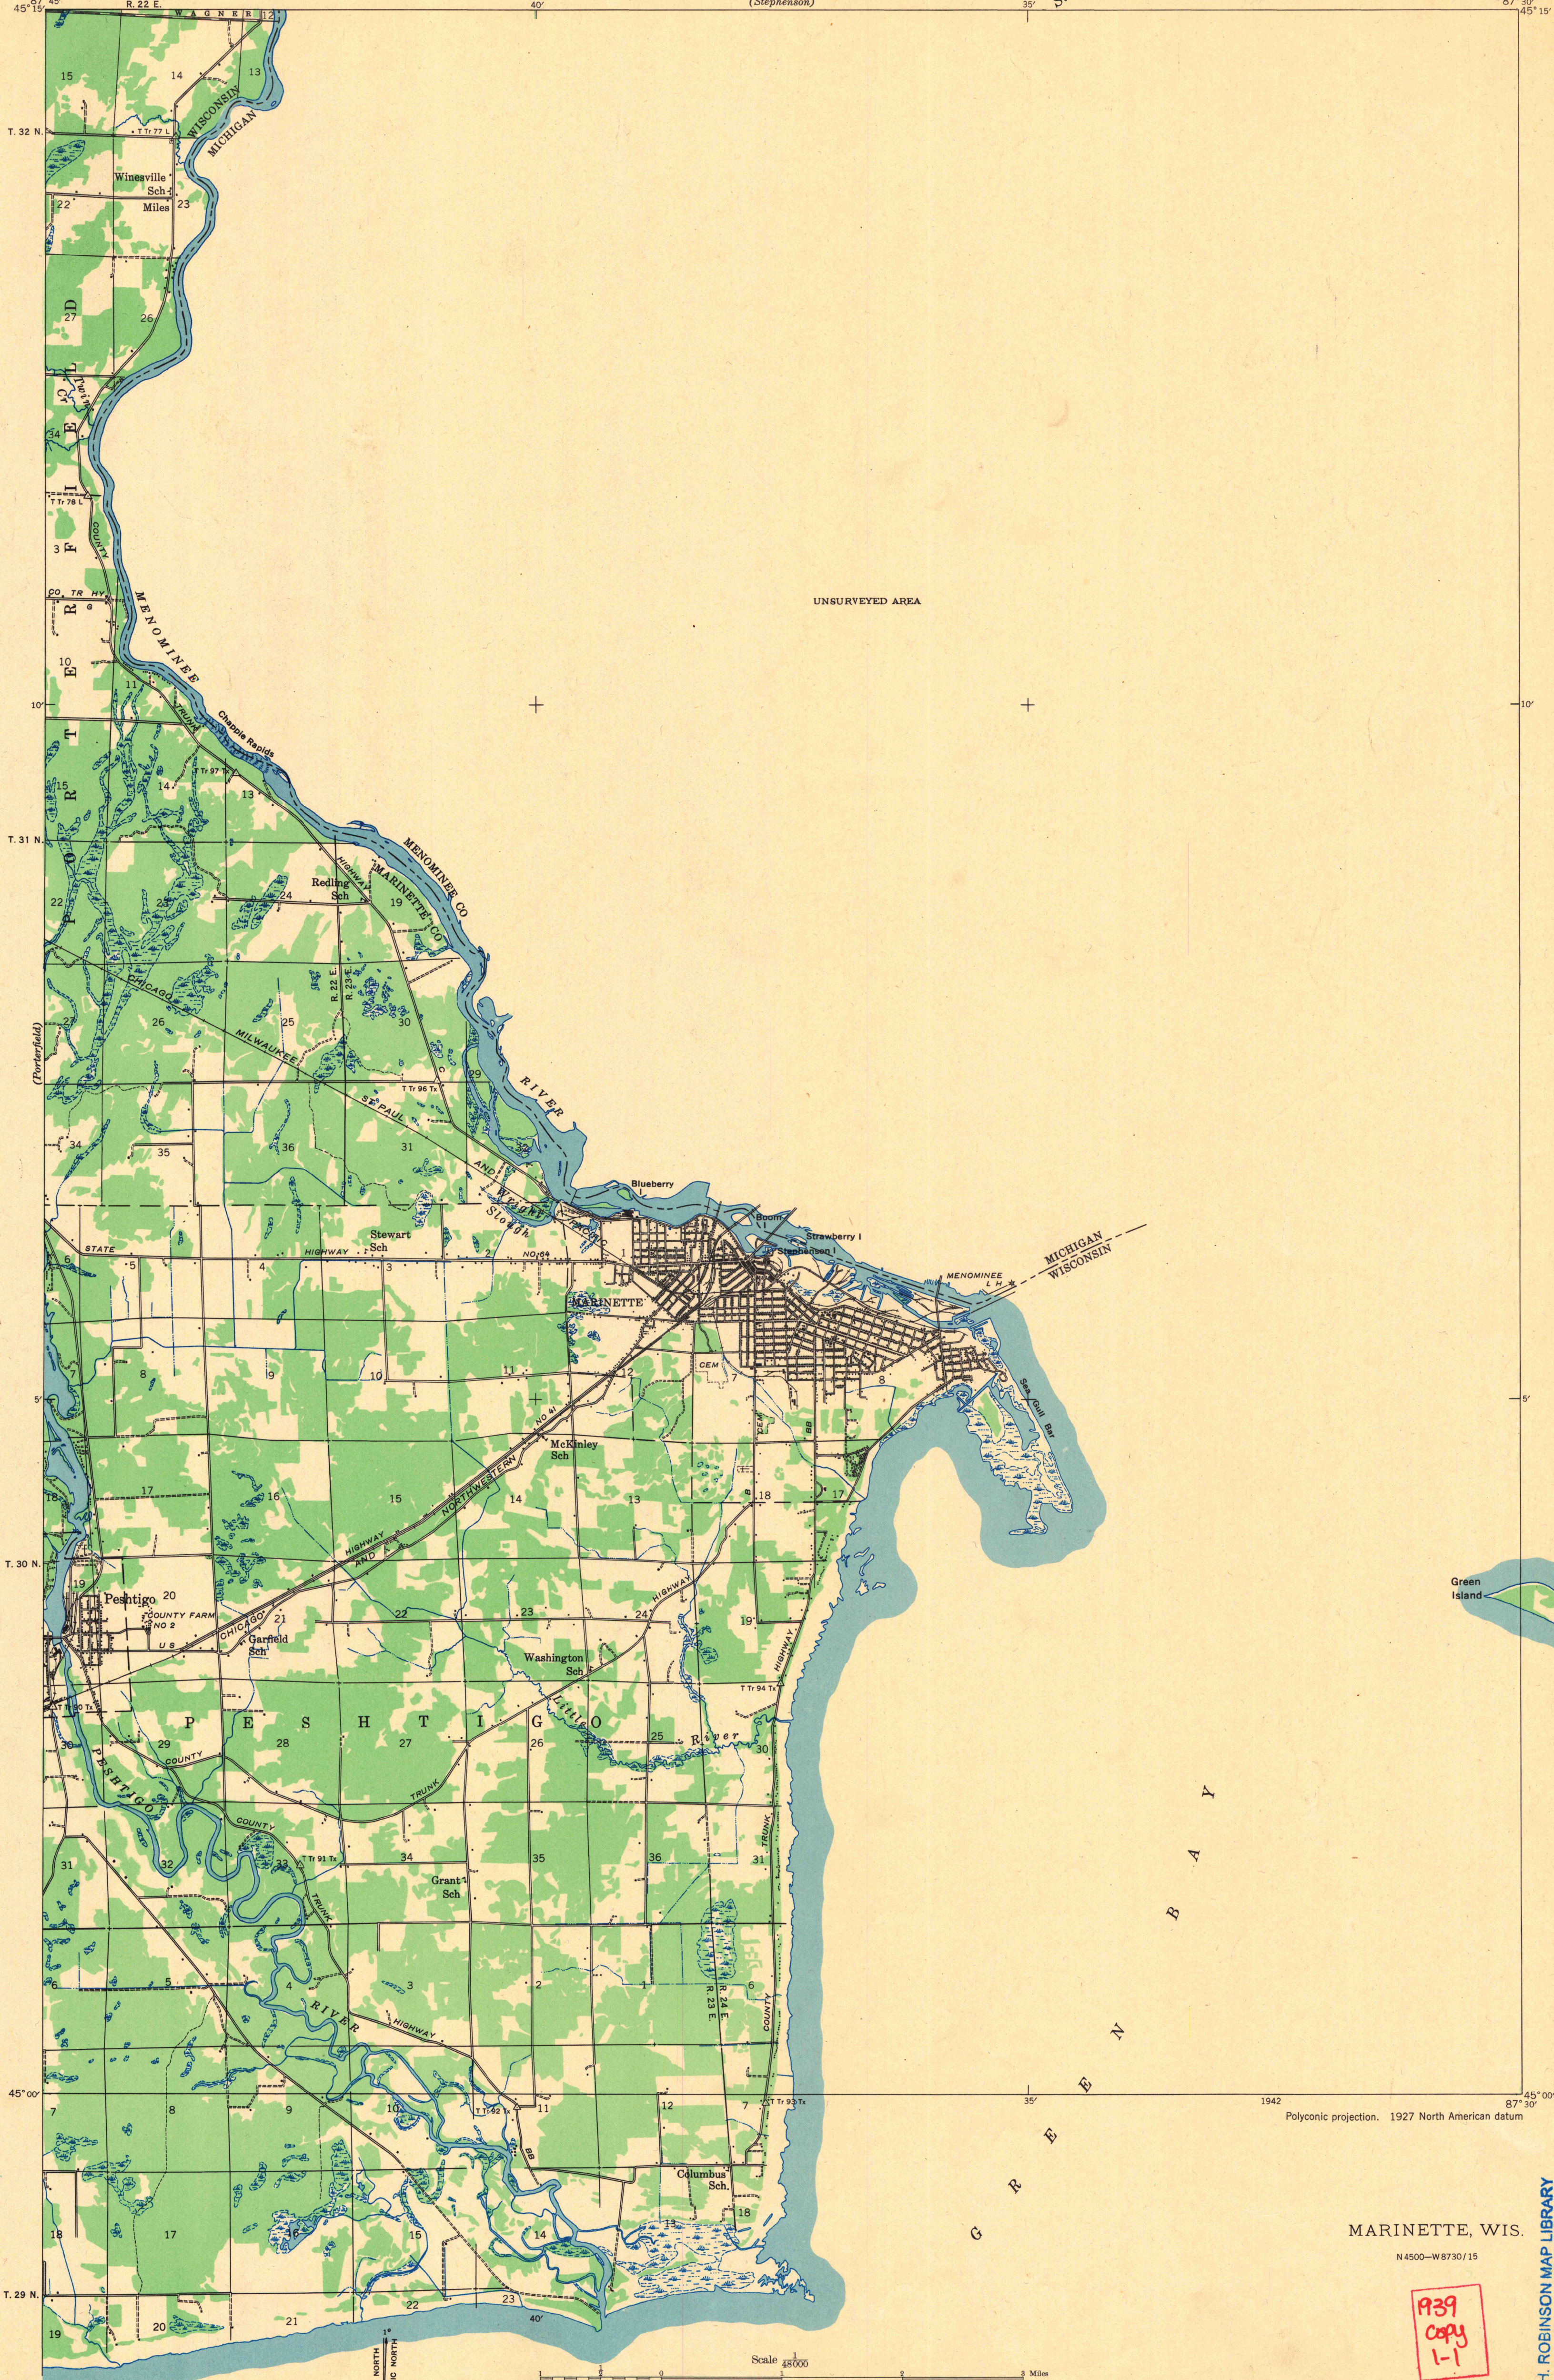

Advance sheet
Subject to correction

UNSURVEYED AREA

Green Island

1942 Polyconic projection. 1927 North American datum

MARINETTE, WIS.

N 4500-W 8730/15

939
copy
1-1

AUG 04 2005

Compiled by Geological Survey
from aerial photographs
Field examination in 1939

APPROXIMATE MEAN
DECLINATION, 1939

ARTHUR H. ROBINSON MAP LIBRARY
University of Wisconsin-Madison